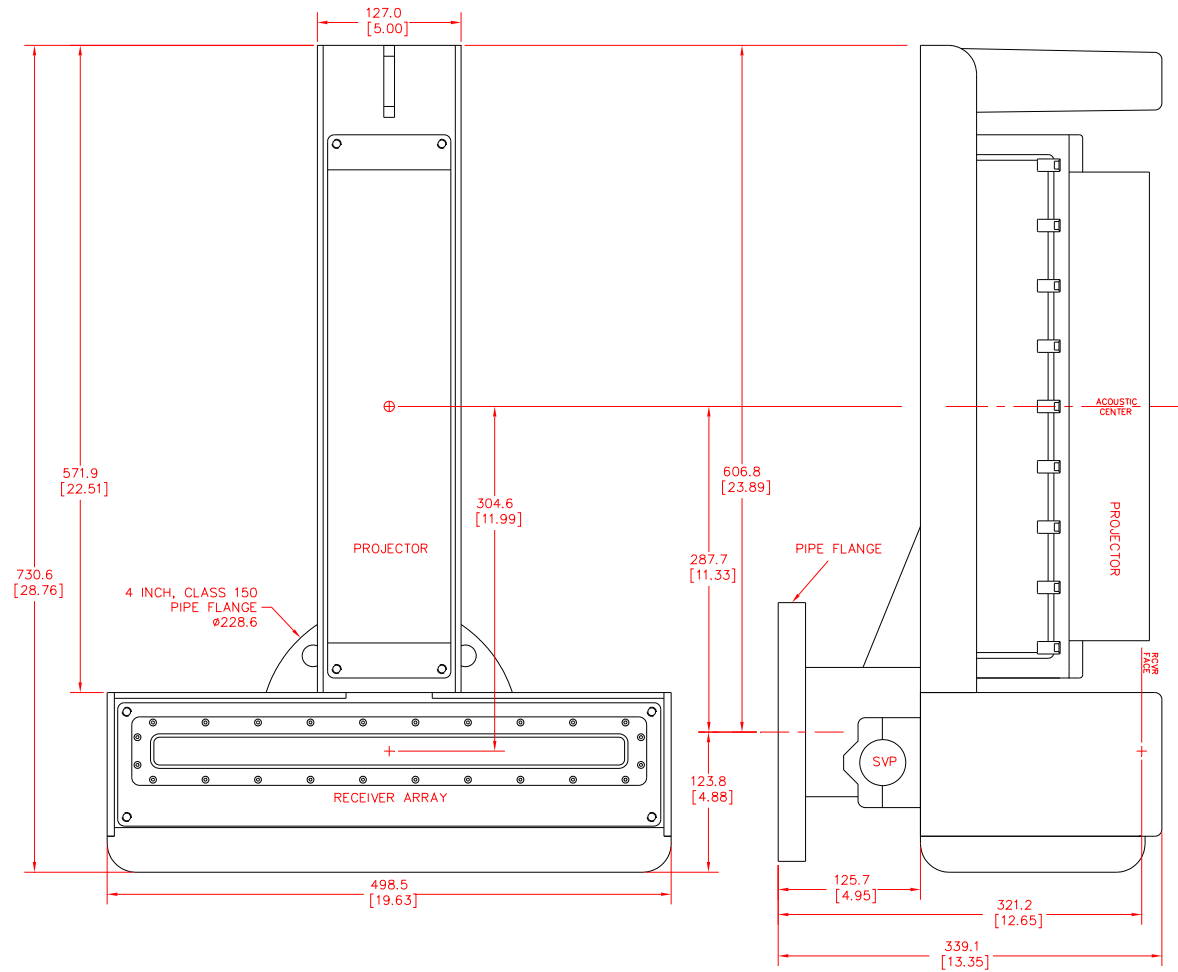

Figure 205: Sonic 2024 Mounting Bracket Drawing

Version	6.2	Rev	r001
Date	08-02-2017		

Figure 206: Sonic 2022 Mounting Bracket Drawing

Version	6.2	Rev	r001
Date	08-02-2017		

Part No. 96000001

Figure 207: Sonic 2026 Mounting Bracket Drawing

Version	6.2	Rev	r001
Date	08-02-2017		

Figure 208: Sonic 2024/2022 Mounting Bracket Flange

Version	6.2	Rev	r001
Date	08-02-2017		

Part No. 96000001