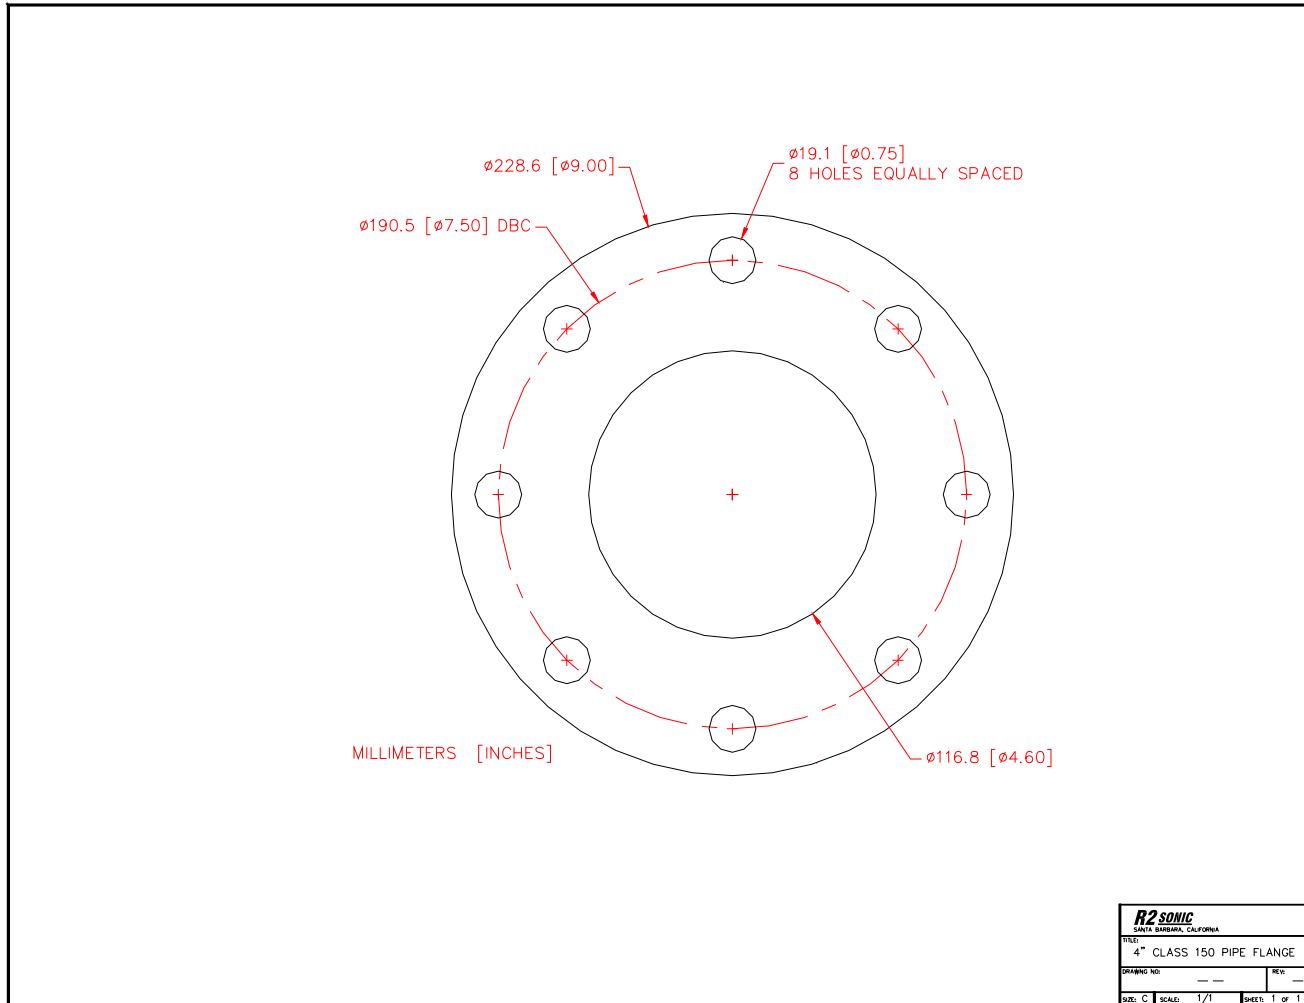

Version	6.2	Rev	r001
Date	08-02-2017		

Figure 208: Sonic 2024/2022 Mounting Bracket Flange

Version	6.2	Rev	r001
Date	08-02-2017		

Part No. 96000001