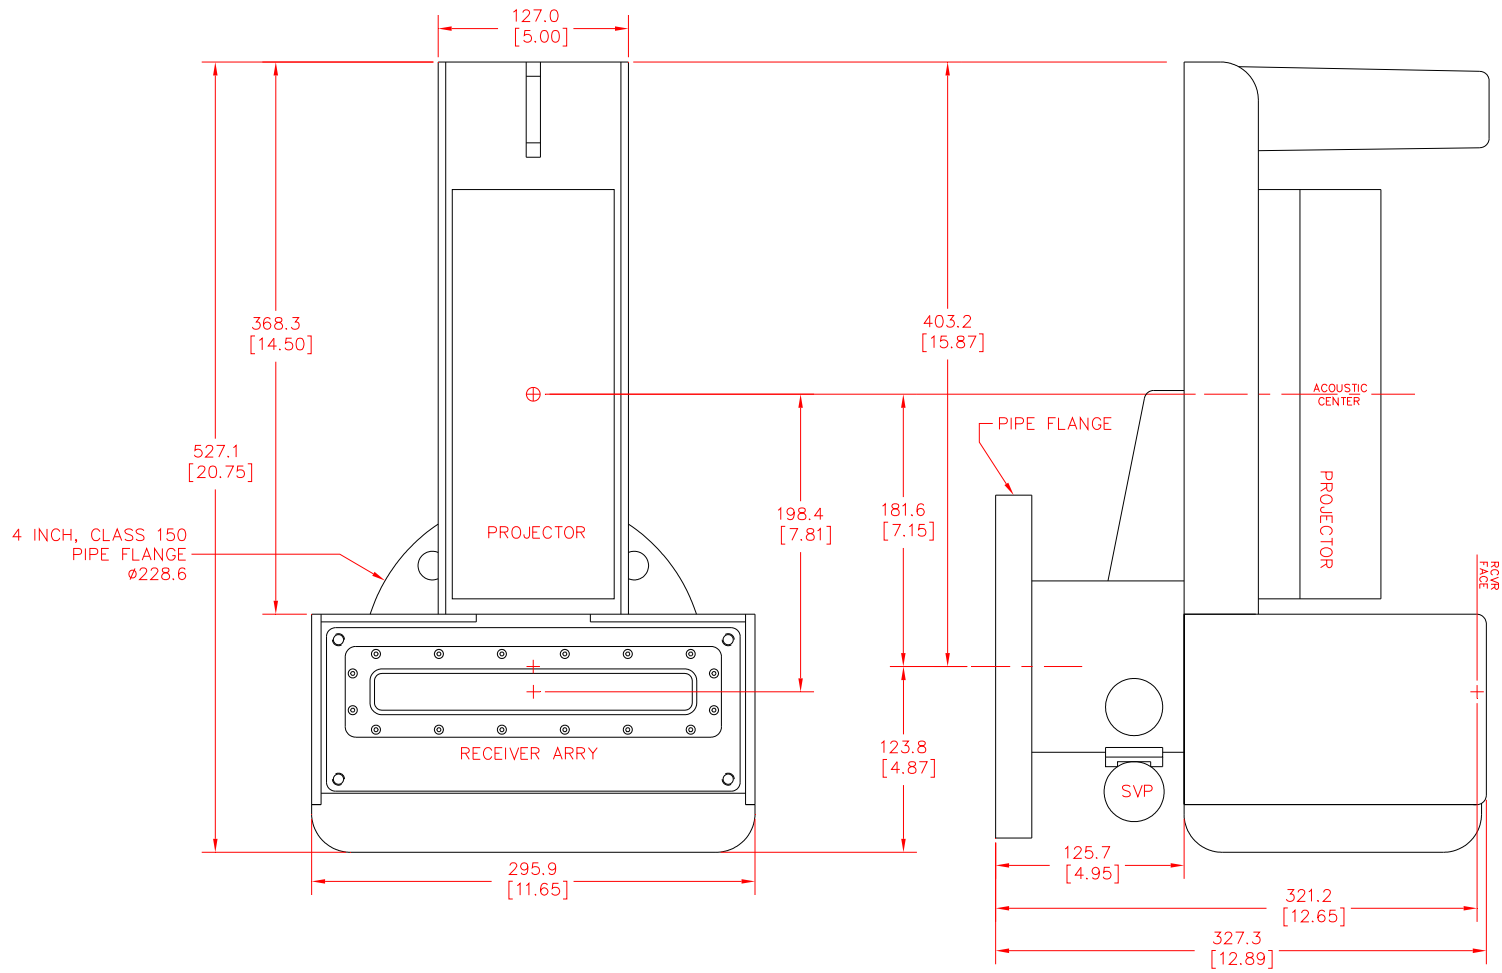

Figure 205: Sonic 2024 Mounting Bracket Drawing

Version	6.2	Rev	r001
Date	08-02-2017		

Figure 206: Sonic 2022 Mounting Bracket Drawing

Version	6.2	Rev	r001
Date	08-02-2017		

Part No. 96000001

Figure 207: Sonic 2026 Mounting Bracket Drawing

Version	6.2	Rev	r001
Date	08-02-2017		

Figure 208: Sonic 2024/2022 Mounting Bracket Flange

Version	6.2	Rev	r001
Date	08-02-2017		

Part No. 96000001